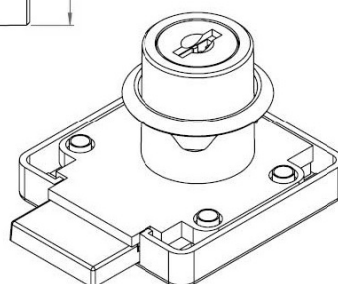

PRODUCT SHEET

Description:

Rim Lock 850, $\varnothing 19 \times 22 \text{mm}$, Drawer, Black Anodized, CK SISO

Item number:

14.01.067-0

Units	Box	Carton	HS Code	Barcode
Pcs.	12	192	8301300000	 5704866032537