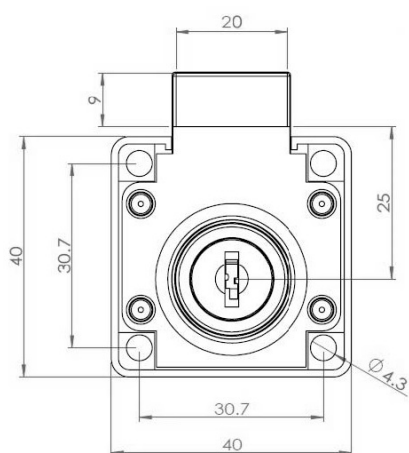

PRODUCT SHEET

Description:

Rim Lock 850, $\varnothing 19 \times 22 \text{mm}$, Drawer, Black Anodized, CK SISO

Item number:

14.01.067-0

Units	Box	Carton	HS Code	Barcode
Pcs.	12	192	8301300000	 5704866032537