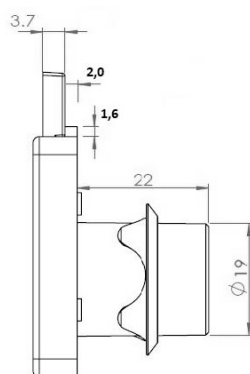

PRODUCT SHEET

Description:

Rim Lock 850, $\varnothing 19 \times 22 \text{mm}$, Drawer, Black Anodized, CK SISO

Item number:

14.01.067-0

Units	Box	Carton	HS Code	Barcode
Pcs.	12	192	8301300000	 5704866032537